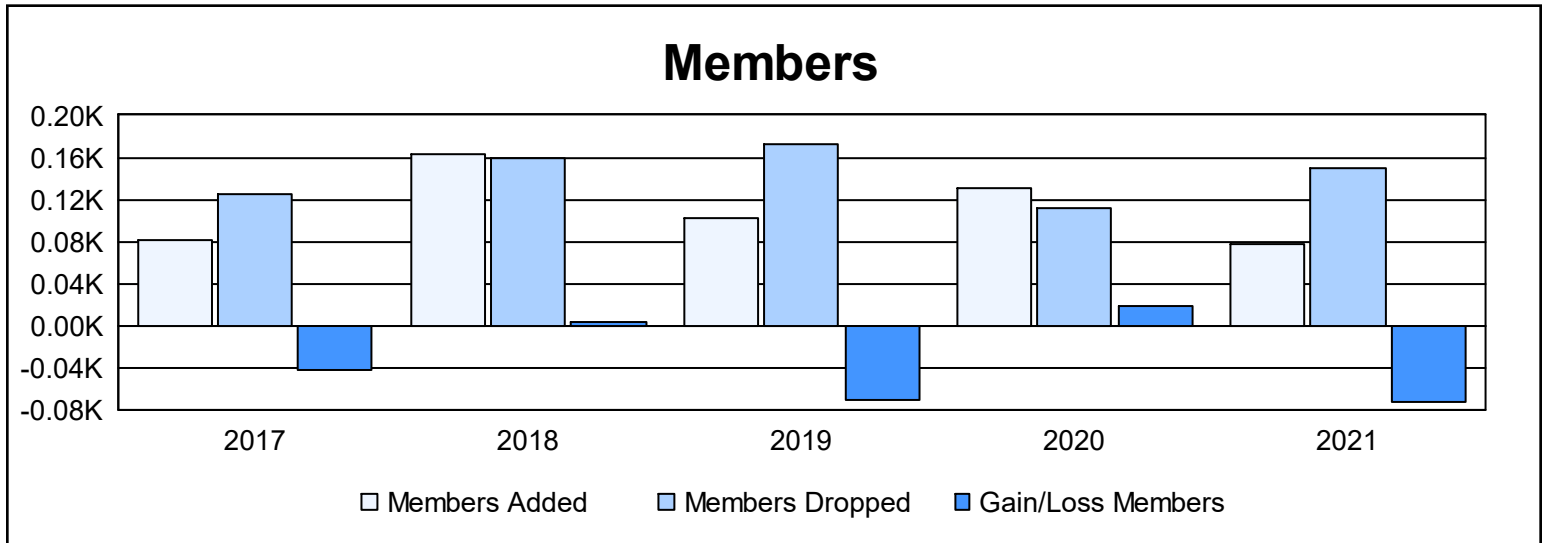

Year	New Clubs	Dropped Clubs	Gain/ Loss Clubs	New Members	Charter Members	Reinstate Members	Transfer Members	Total Member Added	Total Members Dropped	Gain/ Loss Members
2016-2017	0	0	0	69	0	6	7	82	125	-43
2017-2018	3	1	2	82	68	4	9	163	159	4
2018-2019	0	4	-4	80	11	4	7	102	173	-71
2019-2020	2	0	2	63	56	4	8	131	112	19
2020-2021	0	4	-4	64	6	1	6	77	150	-73
Average	1	2	-1	72	28	4	7	111	144	-33

Membership Composition June 2021 Cumulative

Gender Composition June 2021 Cumulative