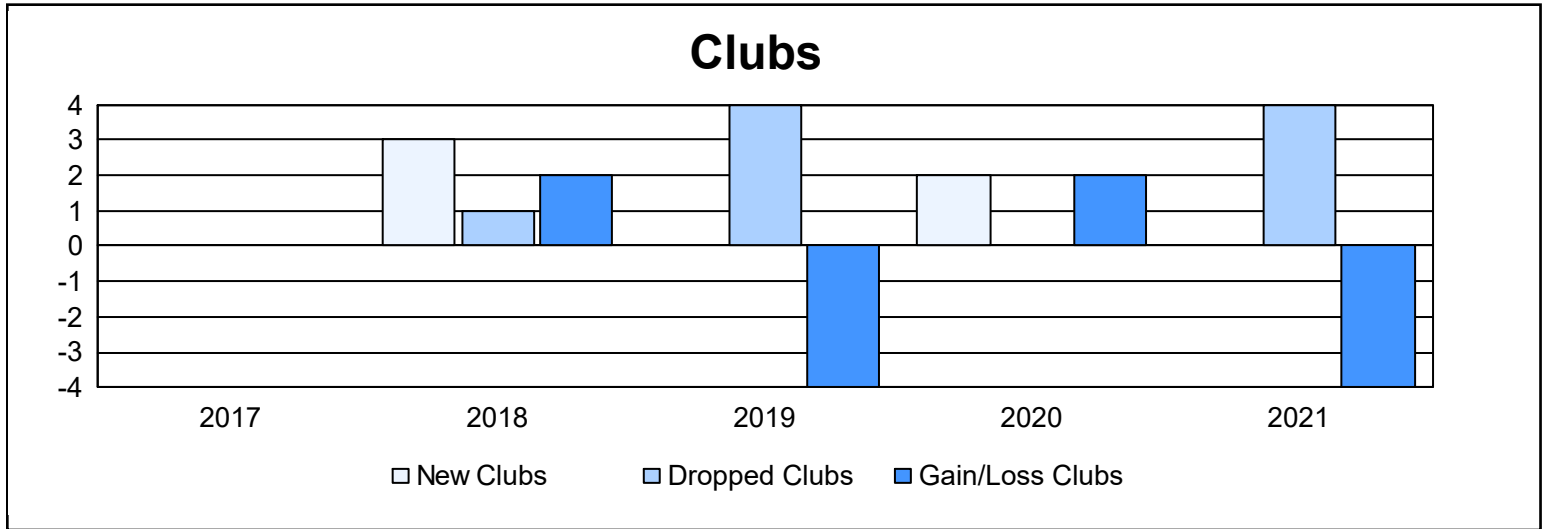

Year	New Clubs	Dropped Clubs	Gain/ Loss Clubs	New Members	Charter Members	Reinstate Members	Transfer Members	Total Member Added	Total Members Dropped	Gain/ Loss Members
2016-2017	0	0	0	69	0	6	7	82	125	-43
2017-2018	3	1	2	82	68	4	9	163	159	4
2018-2019	0	4	-4	80	11	4	7	102	173	-71
2019-2020	2	0	2	63	56	4	8	131	112	19
2020-2021	0	4	-4	64	6	1	6	77	150	-73
Average	1	2	-1	72	28	4	7	111	144	-33

Membership Composition June 2021 Cumulative

Gender Composition June 2021 Cumulative